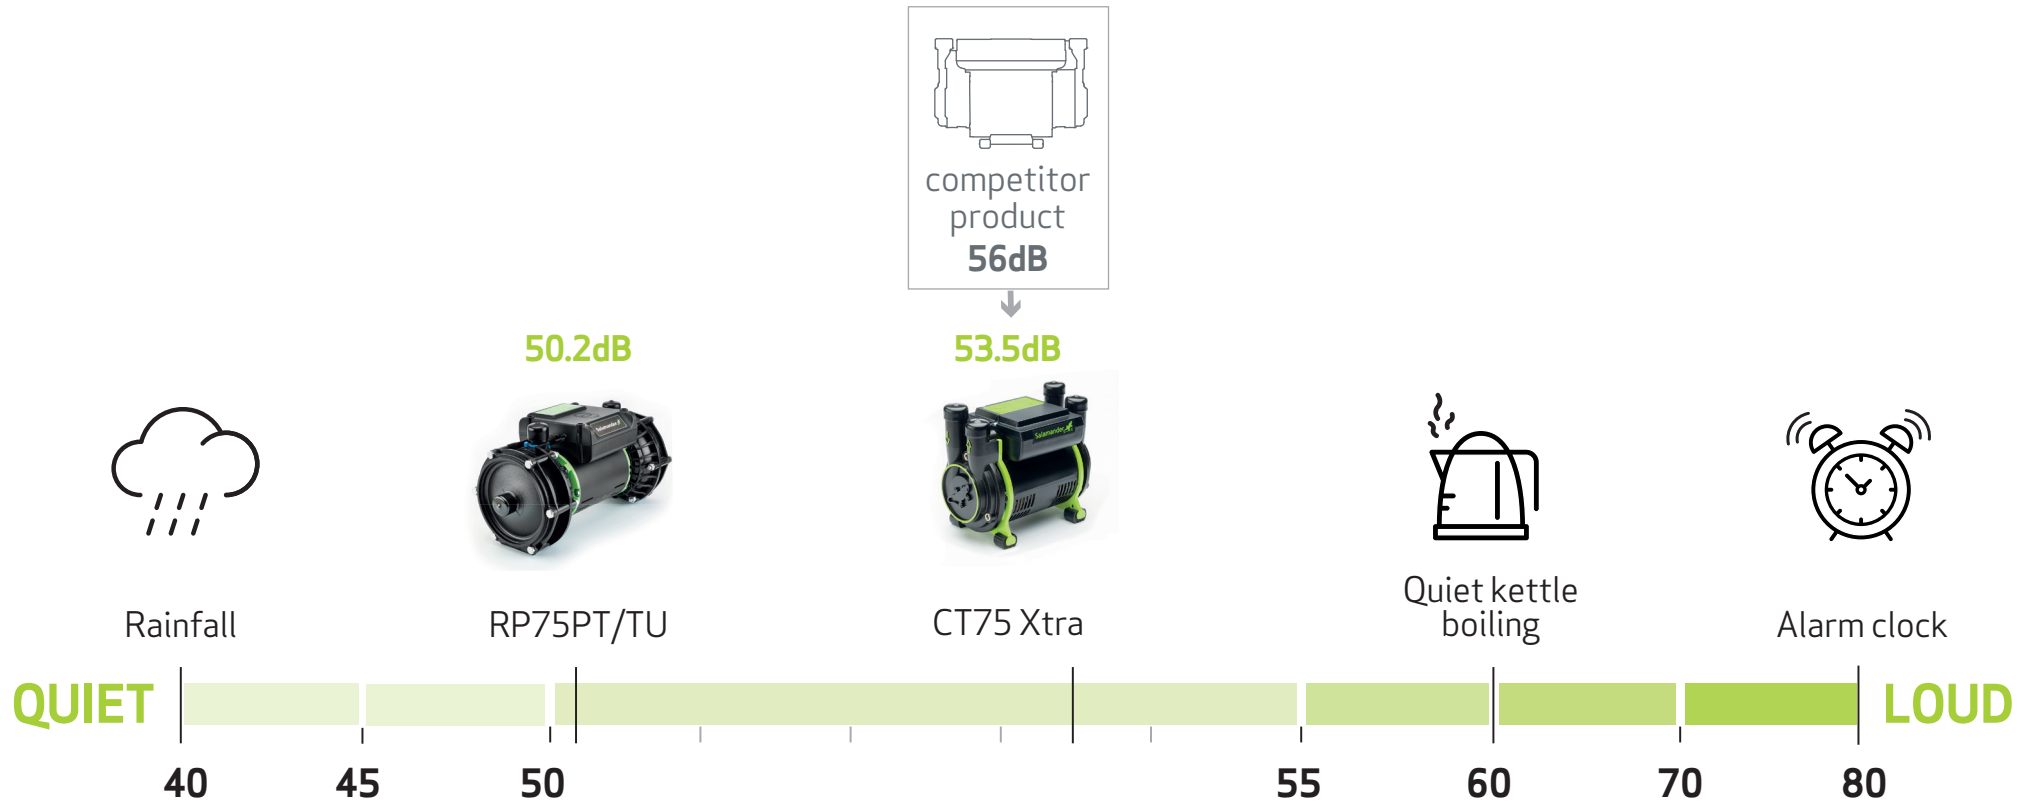

2.0 BAR PUMP NOISE RATINGS

RP75PT is the quietest 2.0 bar centrifugal shower pump in the UK*

CT 75 Xtra is the quietest 2.0bar plastic regenerative twin ended shower pump*

*Independently tested, contact Salamander Pumps for further information.

2.0 BAR PUMP NOISE RATINGS