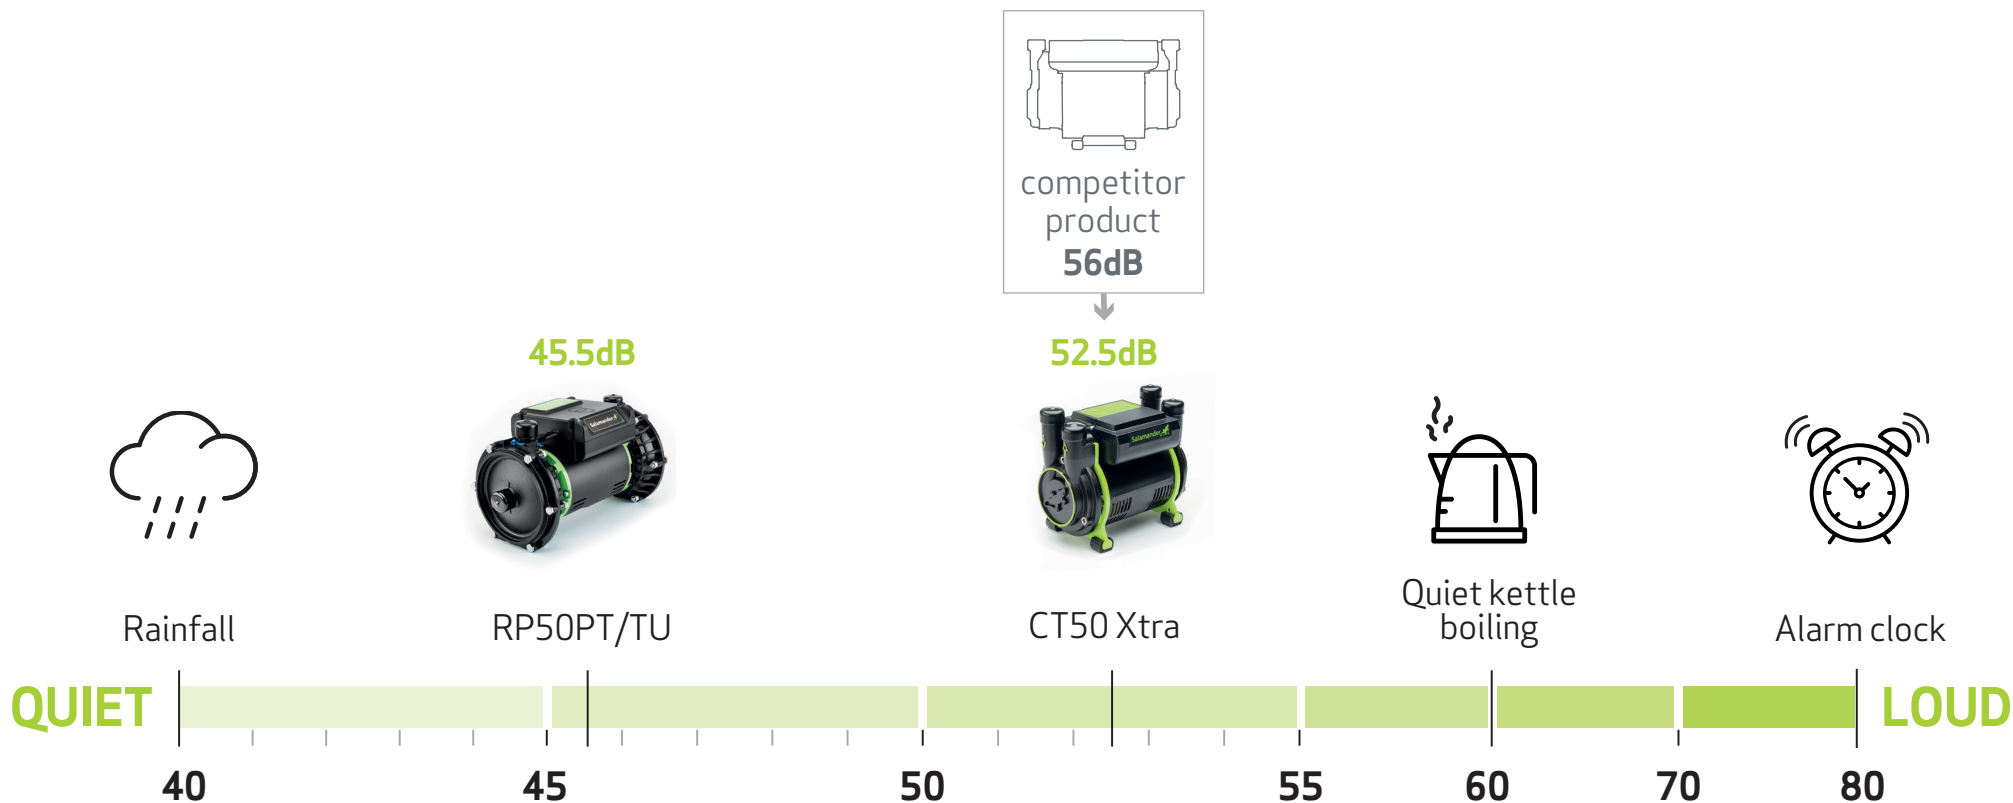

1.5 BAR PUMP NOISE RATINGS

RP50PT is the quietest twin shower pump in the UK*

CT 50 Xtra is the quietest twin plastic regen pump in the UK*

* Independently tested, contact Salamander Pumps for further information.

1.5 BAR PUMP NOISE RATINGS