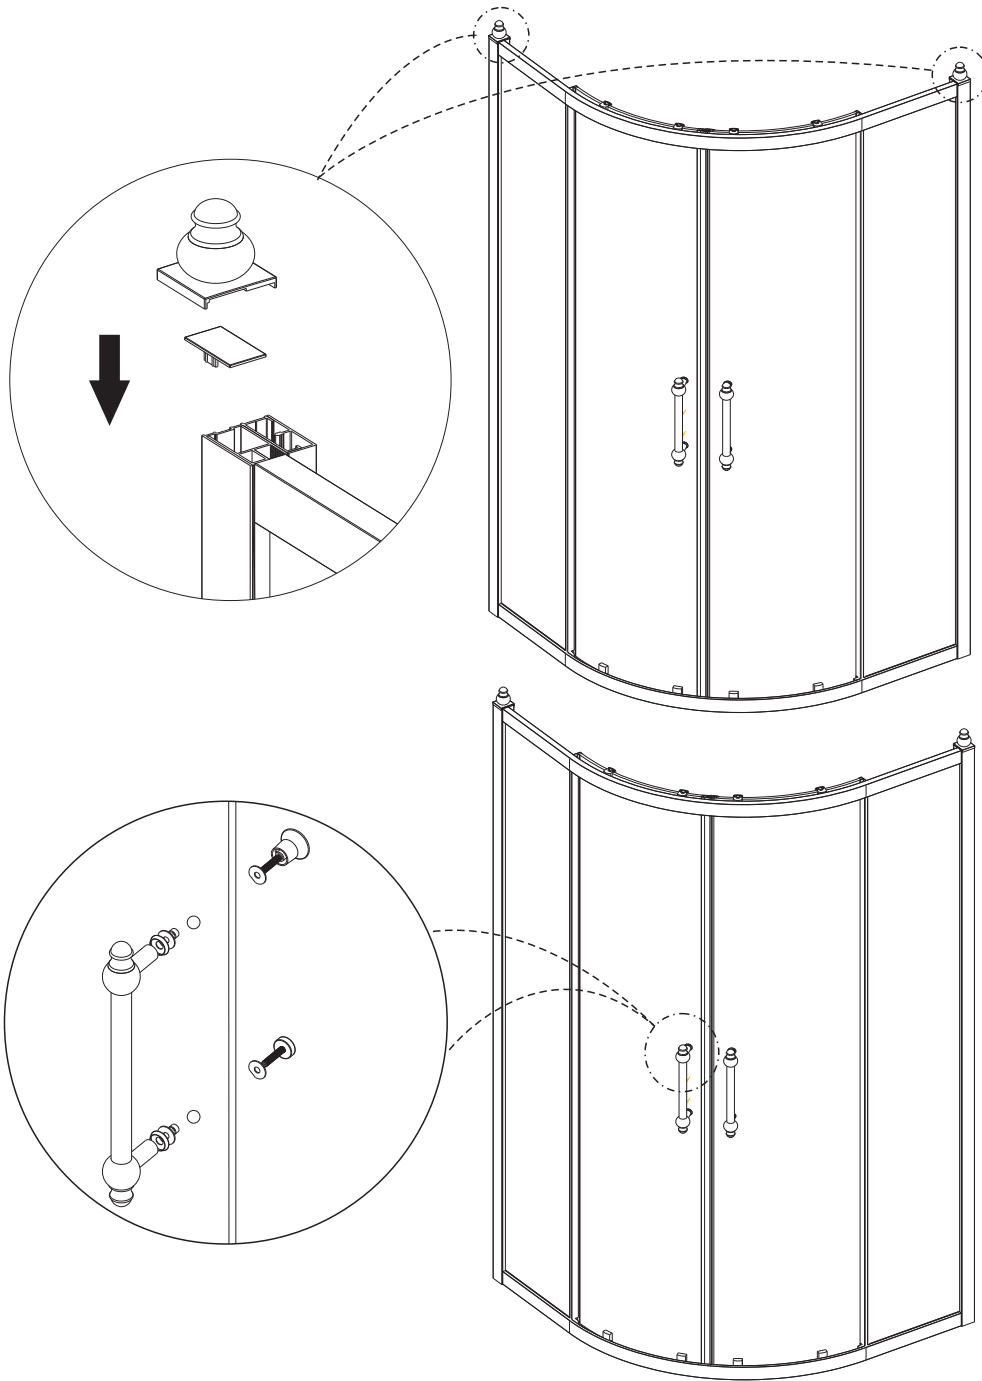

THE BATH CO

EXQUISITE BATHROOMS SINCE 2003

SSH8 TRADITIONAL STAINLESS STEEL HANDLE AND FINIALS

Exclusively available @

VictoriaPlum.com

VictoriaPlum.com

0344 804 48 48