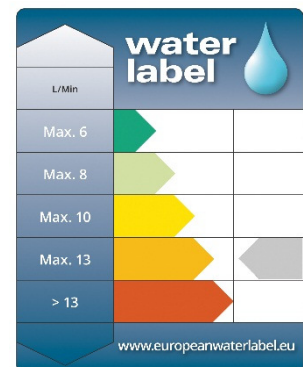

TECHNICAL DATASHEET

ARTISAN EVO

Digital Electric Thermostatic Mixer Shower with Ceiling Fed Shower Rose

Product Specification

Product Codes & Finishes:	ARDE SHCCF W (White) ARDE SHCCF B (Black)
Product Type:	Contemporary
Construction:	Plastic (ABS)
Electricity Supply:	230V AC/ 35W
Supply:	Suitable for high pressure systems (Preferably balanced)
Inlet Connections:	½" BSP with 70mm between centres
Outlet Connections:	½" BSP
Working Pressures:	Min 0.5bar, Max 5.0bar – For optimum performance a minimum pressure of 1 bar is required.

TECHNICAL DATASHEET

ARTISAN EVO

Digital Electric Thermostatic Mixer Shower with Ceiling Fed Shower Rose

Dimensions (mm)

Flow Rates (litres per minute)

Flow Setting	Eco (0.5 Bar)	Low (1.0 Bar)	Medium (2.0 Bar)	High (3.0 Bar)
Through Shower Rose	5.27	7.45	10.53	12.9

Quoted as per European Water Label (EWL) scheme conditions:
Output = 42°C; Input = 15°C; Voltage = 240V

Technical Advice:

For further information please call 0844 7016273 or email customercare@bristan.com