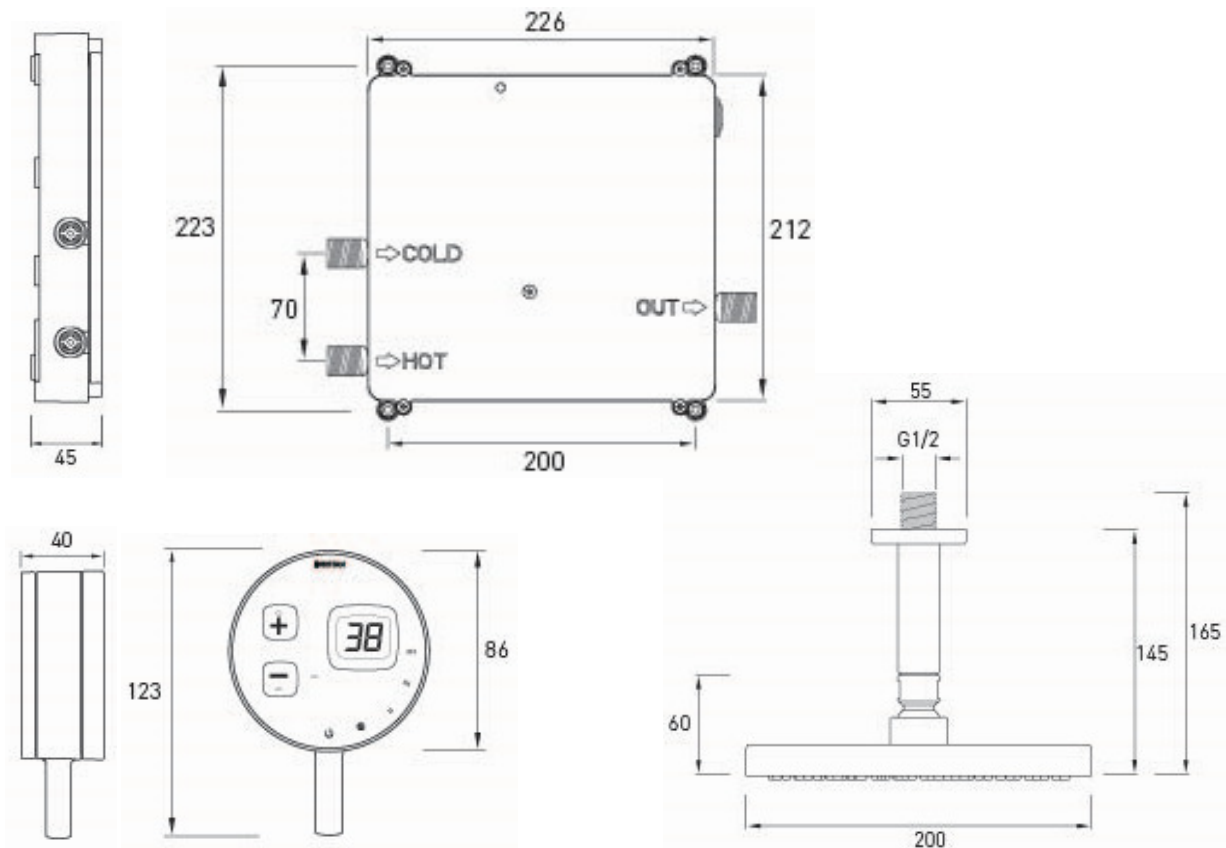

TECHNICAL DATASHEET

ARTISAN EVO

Digital Electric Thermostatic Mixer Shower with Ceiling Fed Shower Rose

Product Specification

Product Codes & Finishes:	ARDE SHCCF W (White) ARDE SHCCF B (Black)
Product Type:	Contemporary
Construction:	Plastic (ABS)
Electricity Supply:	230V AC/ 35W
Supply:	Suitable for high pressure systems (Preferably balanced)
Inlet Connections:	½" BSP with 70mm between centres
Outlet Connections:	½" BSP
Working Pressures:	Min 0.5bar, Max 5.0bar – For optimum performance a minimum pressure of 1 bar is required.

TECHNICAL DATASHEET

ARTISAN EVO

Digital Electric Thermostatic Mixer Shower with Ceiling Fed Shower Rose

Dimensions (mm)

Flow Rates (litres per minute)

Flow Setting	Eco (0.5 Bar)	Low (1.0 Bar)	Medium (2.0 Bar)	High (3.0 Bar)
Through Shower Rose	5.27	7.45	10.53	12.9