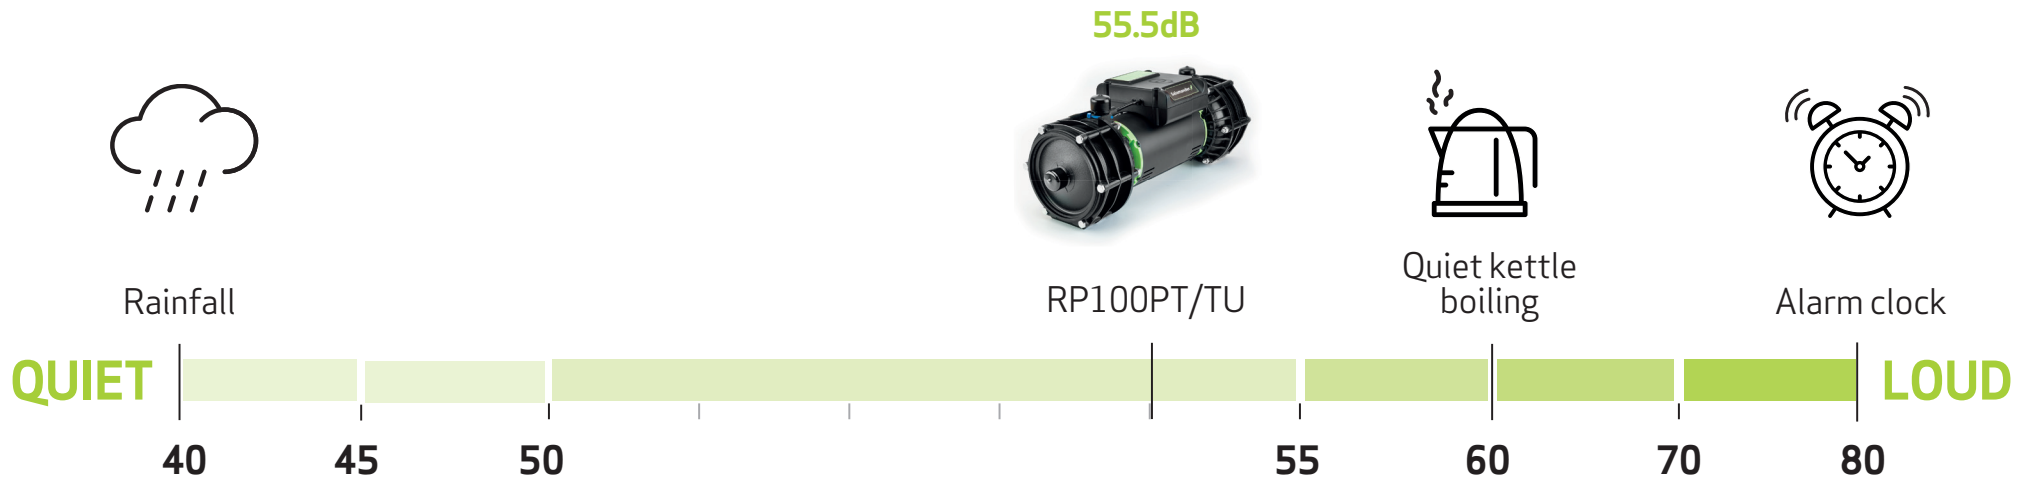

# 3.0 BAR PUMP NOISE RATINGS

\* Independently tested, contact Salamander Pumps for further information.

# 3.0 BAR PUMP NOISE RATINGS