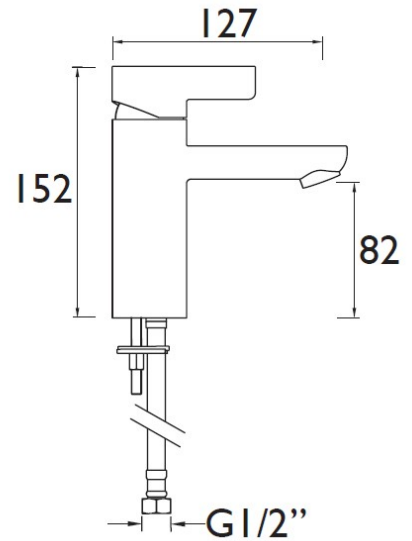

### Product Specification

Product Code:	CLI BAS C
Finish:	Chrome
Product Type:	Contemporary
Construction:	Body is of brass construction and is designed to conform to BS EN 200
Cartridge Type:	35mm Cartridge
Supply:	Suitable for all plumbing systems Preferably Balanced
Inlet Connection:	M10 1/2" BSP Flexible Tails
Working Pressures:	Min 0.2bar, Max 5.0bar

### Additional Information

- Chrome plated to BS EN 248
- Supplied with metal handle